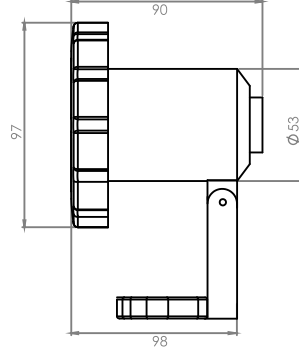

MİNİ SPOT AYAKLI ARMATÜR - FLOOR STANDING ARMATURE

TR TEKNİK BİLGİLER

- 12 Volt DC
- IP 68 Özellikli
- 3 Watt Güç
- Yüksek Verimli Power Led
- Akım Kontrol Ünitesi
- Alüminyum Pcb
- 2 ve 4 Kablo RGB Seçeneği
- 30 ve 60 Derece Lens Seçeneği

KOD	ÜRÜN/PRODUCT SAMSUNG	LÜMEN	SPECIALTY	3 W
SKY328	SMD BEYAZ/WHITE	450	DC12V	38 €
SKY329	SMD MAVİ/BLUE	100	DC12V	38 €
SKY330	SMD GÜNIŞIĞI/SUNRISE	450	DC 12V	38 €
SKY331	SMD TURKUAZ/TURQOISE	210	DC 12V	38 €
SKY332	SMD MAVİ-BEYAZ/BLUE-WHITE	350	DC12V	38 €
SKY333	SMD YEŞİL/GREEN	270	DC12V	42 €
SKY334	SMD KIRMIZI/RED	270	DC 12V	42 €
SKY335	SMD RGB (4 Kablolu)	250	DC 12V	42 €
SKY336	SMD RGB K.DÖNEN (2 Kablolu)	250	DC12V	58 €
SKY337	SMD RGB ON-OFF (2 Kablolu)	250	DC12V	58 €
SKY338	PASLANMAZ ÇERÇEVE		DC 12V	28 €

MİNİ SPOT GEÇME ARMATÜR - PLUG-IN ARMATURE

- 12 Volt DC
- IP 68 Featured
- 3 Watt Power
- High Efficiency Power LED
- With Current Control Unit
- Aluminum PCB
- 2 and 4 Cable RGB Options
- 30 and 60 Degree Lens Options